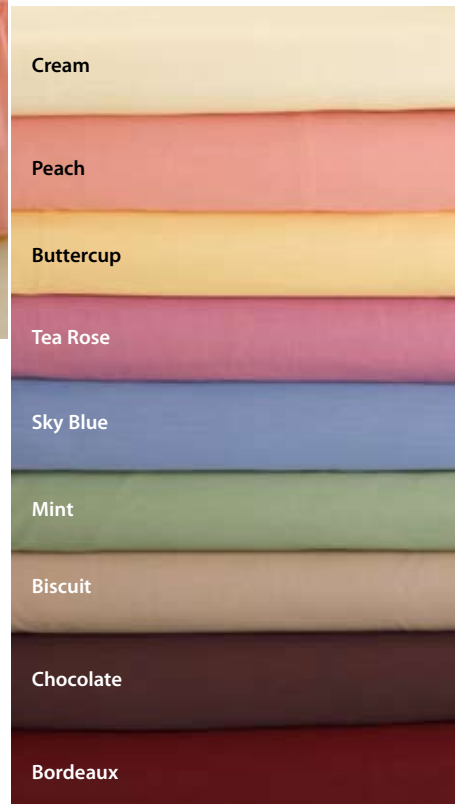

- Our specialised 'Soft Touch' technique make these sheets ever so soft.
- Choose between Oxford trim or frilling.

EASYBED SOFTTOUCH

**47703 2 x 5-piece Oxford sheet set**

*Choose from cream, peach, buttercup, tea rose, sky blue, mint, biscuit, bordeaux or chocolate and get a cream set too!*

1 EasyBed fitted sheet/night frills, 2 standard and 2 continental pillowcases

Double	cash R599	6 x R138	16 x R58
Queen	cash R699	6 x R159	16 x R68
King	cash R799	6 x R183	16 x R78

**47704 2 x 5-piece frilled sheet set**

*Colours as above.*

Double	cash R649	6 x R149	16 x R63
Queen	cash R749	6 x R172	16 x R73
King	cash R849	6 x R195	16 x R83

See pg 44 for size chart.

**easy ways to order:** call **0861 HOMECHOICE (0861 466324)**  
 visit [www.homechoice.co.za](http://www.homechoice.co.za) e-mail [contact@homechoice.co.za](mailto:contact@homechoice.co.za)