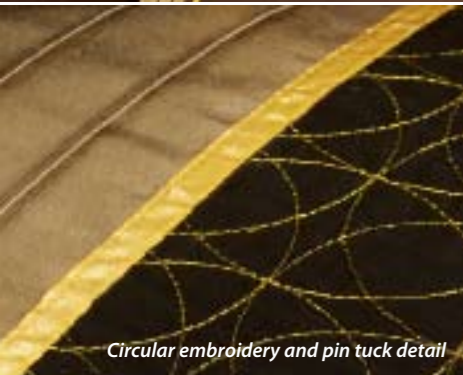

Circular embroidery and pin tuck detail

EASYBED

Sirocco luxury comforter set

Exquisite craftsmanship,
superior quality

red-hot
value
free
continental
pillowcases

save
R200
on luxury sets

Each item in your bedding set matches perfectly. With us you can enjoy total co-ordination!