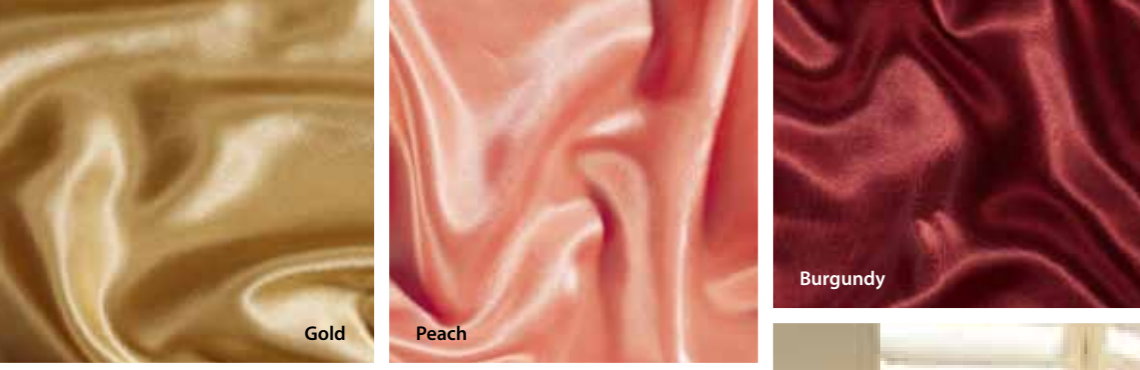

Gold

Peach

Burgundy

Why you'll love our satin bedding

There's a little part of all of us that wants to be treated like royalty – to live in luxury and be pampered all day long. Now with our **satin bedding**, you can experience that glamour for yourself.

We've crafted our bedding from only the very finest satin fabrics, with the **luxurious sheen** you love, that feels so indulgent against your skin. It's time you found out what five-star living feels like.

EasyBed satin sheet sets

Envelop yourself in luxury with indulgent satin sheets and pillowcases, yours in a choice of five opulent colours.

Highest quality **satin**. **Luxurious sheen**. Oxford or frilled trim. Available in double, queen and king-size.

Colours available: *gold, peach, burgundy, oyster or silver.*

[59099] 5-piece Oxford satin sheet set

EasyBed fitted sheet/night frill, 2 Oxford standard and 2 Oxford continental pillowcases

Double	cash R499	6 x R114	16 x R48
Queen	cash R599	6 x R137	16 x R58
King	cash R699	6 x R159	16 x R67

[59100] 5-piece frilled satin sheet set

As above but frilled

Double	cash R549	6 x R125	16 x R53
Queen	cash R649	6 x R148	16 x R62
King	cash R749	6 x R169	16 x R72

call now on
0861 466324
for fast, easy ordering

It's indulgence in its purest form, satiny-smooth and glossy.