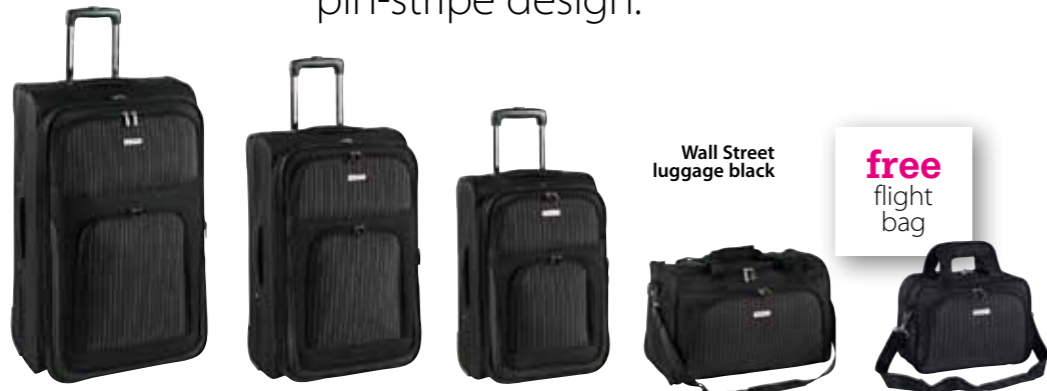

Breeze luggage green

free vanity case

R159
a month

Breeze luggage black

R159
a month

Set trends from coast to coast with Wall Street's fashionable pin-stripe design.

Wall Street luggage black

free flight bag

Wall Street luggage blue

Wall Street

Whether you're going away for business or pleasure, Wall Street will see to it that your belongings arrive safe and undamaged.

30% expander feature for increased packing space. **Telescopic handles**, easy-glide wheels, push button locks. Crafted from durable **600 x 600 denier fabric** with EVA backing for extra stability. **Free matching flight bag worth R250.**