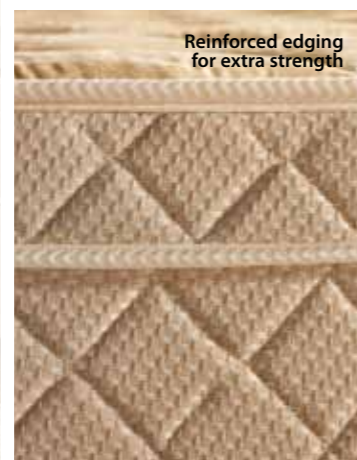

Colours available: gold or silver.

[59038] Square ottoman

Size: 40 x 40 x 40cm		
cash R499	6 x R114	16 x R48

[59039] Rectangle ottoman

Size: 86 x 42 x 43cm		
cash R799	6 x R182	16 x R77

[59040] Square and rectangle ottomans

save R100		
cash R1199	6 x R272	16 x R115

increased credit available
select customers only

The perfect night's sleep, designed just for you.

What goes into a HomeChoice mattress:

- (a) Woven jacquard ticking followed by a thick quilt.
- (b) A thick 3cm layer of high density virgin foam that keeps its shape.
- (c) A durable 600g insulator layer to prevent wear and tear on the springs.
- (d) A conical Bonnell-spring system reinforced with helical and edge wire to guarantee no sagging, no lumps, and no hollows.
- (e) More high density virgin foam and a 4mm steel edge frame for extra support.