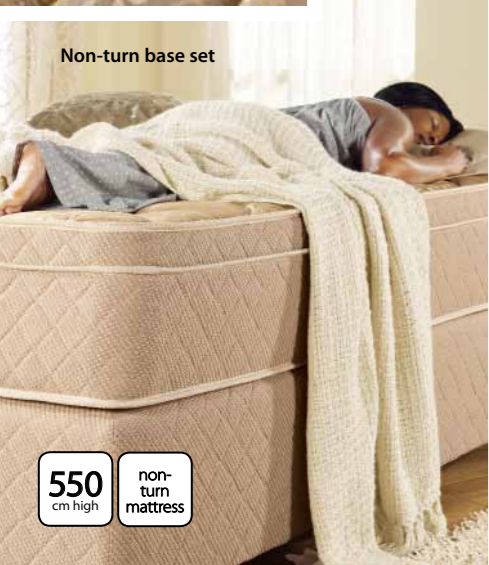

Colours available: gold or silver.

[59038] Square ottoman

Size: 40 x 40 x 40cm		
cash R499	6 x R114	16 x R48

[59039] Rectangle ottoman

Size: 86 x 42 x 43cm		
cash R799	6 x R182	16 x R77

[59040] Square and rectangle ottomans

save R100		
cash R1199	6 x R272	16 x R115

increased credit available
select customers only

The perfect night's sleep, designed just for you.

What goes into a HomeChoice mattress:

- (a) Woven jacquard ticking followed by a thick quilt.
- (b) A thick 3cm layer of high density virgin foam that keeps its shape.
- (c) A durable 600g insulator layer to prevent wear and tear on the springs.
- (d) A conical Bonnell-spring system reinforced with helical and edge wire to guarantee no sagging, no lumps, and no hollows.
- (e) More high density virgin foam and a 4mm steel edge frame for extra support.