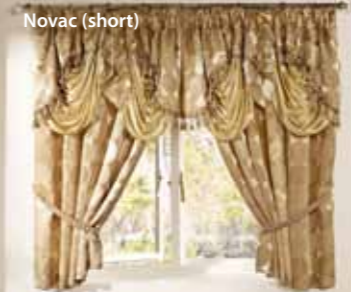

Novac (short)

save R200

Voile curtains **new**

Light, delicate voile curtains provide the perfect backdrop for a modern living space.

Chantal: Ivory voile with bronze satin and 1000-stitch floral embroidery motifs. Plain voile backdrop.

[58759] Chantal 7-piece set
2 backdrops (125(w) x 218cm each), 2 side drops (125(w) x 218cm each), attached curtain frill (250(w) x 40cm), 2 tie-backs
cash R599   6 x R137   16 x R58

[58760] Chantal 9-piece set
7-piece set plus 2 scatter cushions (including inners)
save R100
cash R699   6 x R159   16 x R67

Satin curtains

Nothing says luxury quite like a set of lavish satin curtains – perfect for giving your home an extravagant finishing touch.

Demi: Ornate jacquard satin in oyster and gold with pearlescent thread.

Novac: Contemporary circular motifs on gold jacquard satin.

Iris: Classic floral design on green jacquard satin with glass bead trim.

[58745] Novac 5-piece set (short) **new**
2 side drops (145(w) x 120cm each), attached curtain frill (290(w) x 45cm), 2 rope tie-backs
cash R399   6 x R89   16 x R39

[58746] Novac 5-piece set (long)
2 side drops (145(w) x 218cm each), attached curtain frill (290(w) x 45cm), 2 rope tie-backs
cash R599   6 x R137   16 x R58

[58747] Novac 6-piece set
5-piece set (long) plus Elegance Cornelli voile
save R100
cash R749   6 x R169   16 x R72

[58748] Novac 8-piece set
6-piece set plus 2 scatter cushions (including inners)
save R200
cash R849   6 x R193   16 x R79

[58749] Demi 5-piece set **new**
[58750] Iris 5-piece set **new**
2 side drops (145(w) x 218cm each), attached curtain frill (290(w) x 45cm), 2 rope tie-backs
cash R699   6 x R159   16 x R67

[58751] Demi 6-piece set **new**
[58752] Iris 6-piece set **new**
5-piece set plus Elegance Cornelli voile
save R100
cash R849   6 x R193   16 x R79

[58753] Demi 8-piece set **new**
[58754] Iris 8-piece set **new**
6-piece set plus 2 scatter cushions (including inners)
save R200
cash R949   6 x R216   16 x R89

[58755] Elegance Cornelli voile
Single drop (290(w) x 218cm)
cash R249   6 x R57   16 x R24

Credit pricing – pg 50. Terms & conditions – pg 55.

Drape luxury throughout your home with satin, voile, lace and taffeta curtains.