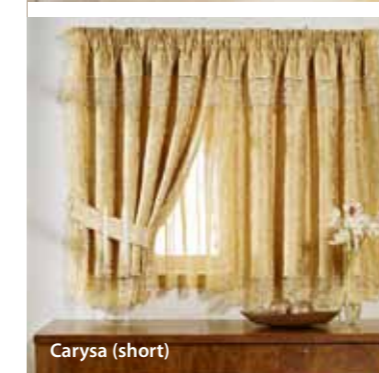

Carysa (long)

Rochelle (free short curtain)

Carysa (short)