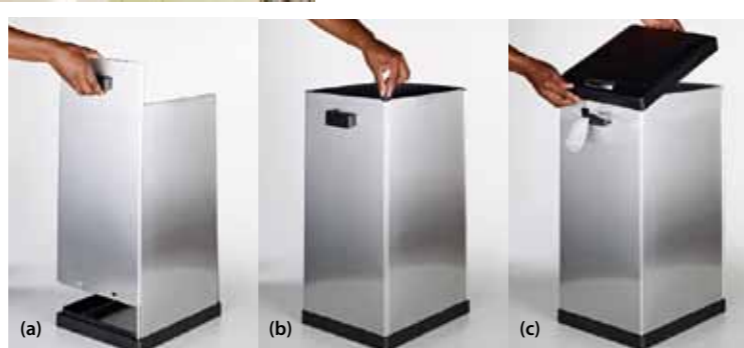

stainless steel finish

assembly required

Oracle dust bin duo